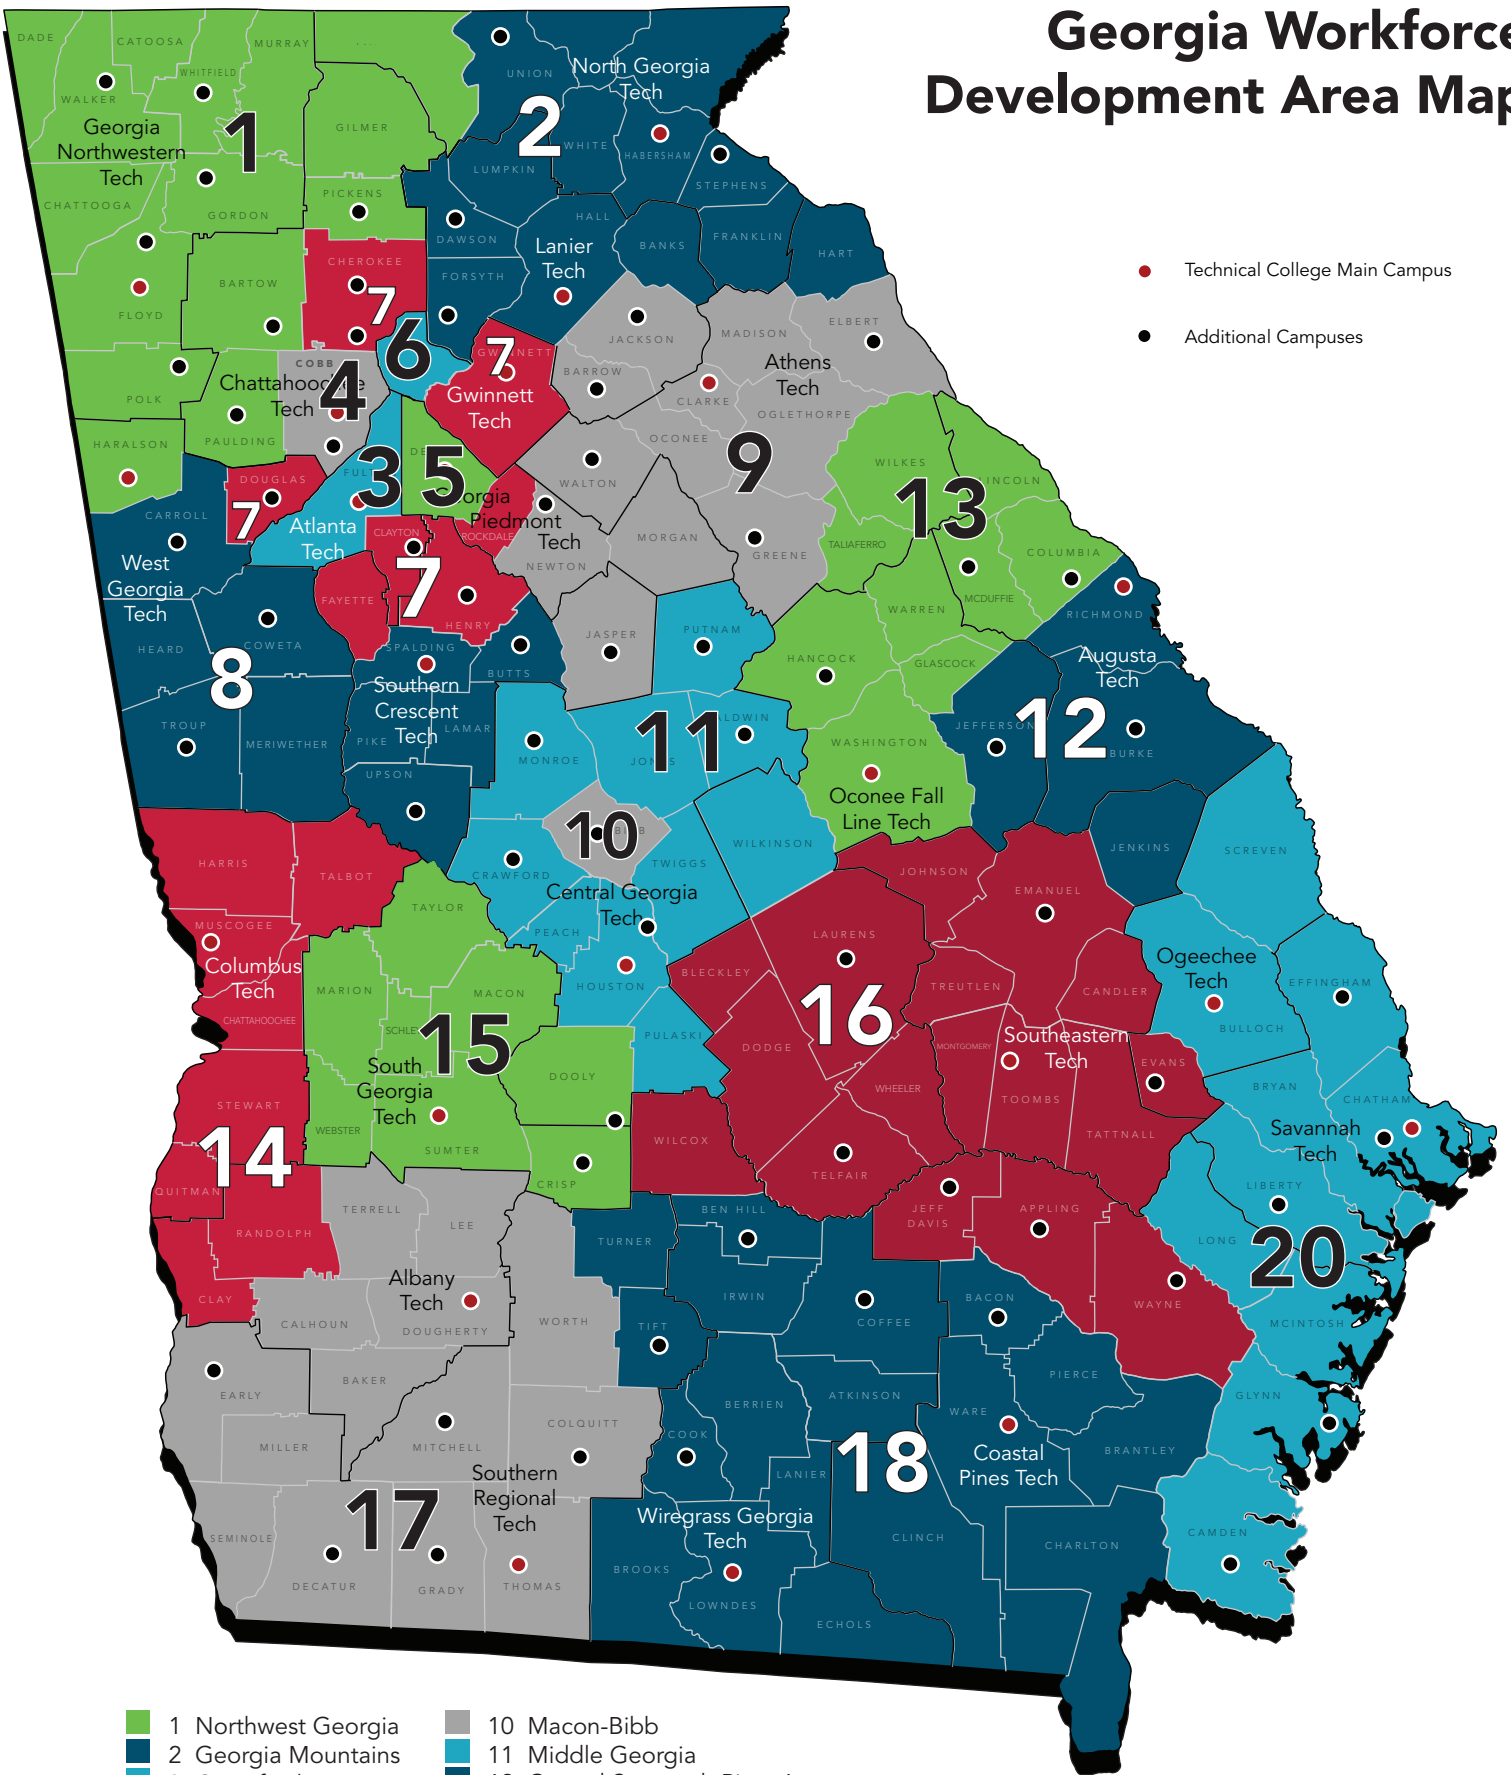

Georgia Workforce Development Area Map

- | | |
|---------------------|--------------------------------|
| 1 Northwest Georgia | 10 Macon-Bibb |
| 2 Georgia Mountains | 11 Middle Georgia |
| 3 City of Atlanta | 12 Central Savannah River Area |
| 4 Cobb | 13 East Central Georgia |
| 5 DeKalb | 14 Lower Chattahoochee |
| 6 Fulton County | 15 Middle Flint |
| 7 Atlanta Regional | 16 Heart of Georgia |
| 8 Three Rivers | 17 Southwest Georgia |
| 9 Northeast Georgia | 18 Southern Georgia |
| | 20 Coastal |